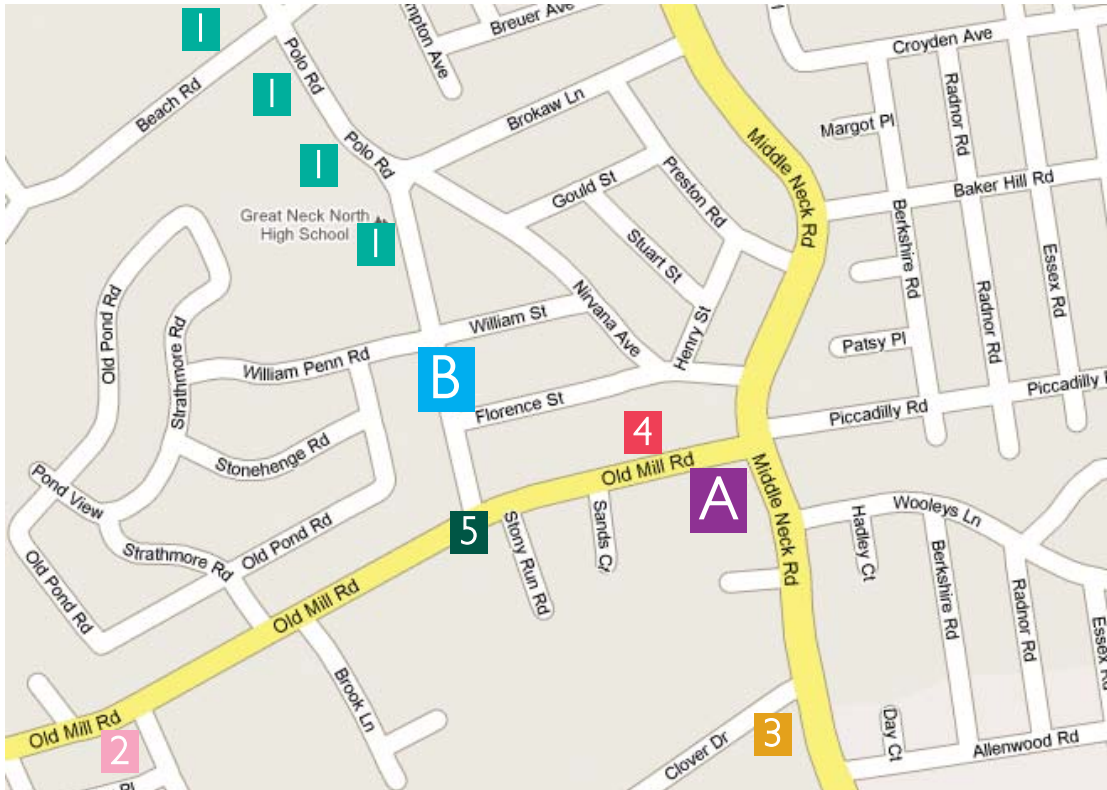

Siyum Directions

Directions:

LIE Exit 33- Lakeville Road

Northbound on Lakeville Road which becomes Middle Neck Road

To Old Mill Road which will be blocked off

Parking Lots:

- **1** Great Neck North High & North Middle School Complex
- **2** Temple Israel – Old Mill Road (enter from west –Bayview Avenue)
- **3** Clover Adult Ed. (across from YI)
- **4** Temple Beth El – (on Old Mill Road – enter before 9am or after 10am)
- **5** Great Neck Synagogue –(limited/tickets)
  Street parking in area

Gathering for Procession in Two Locations

A Old Mill Road at Middle Neck Road

Great Neck Synagogue
Young Israel
Shaare Zion
Kol Yisroel Achim
Ahavat Shalom
Babylonian Synagogue

Suggested Parking: **2 3 4**

Temple Israel
Clover Adult Center
Beth El

B Polo Road between Florence St. and William Penn

Mashadi -54 Steamboat
Mashadi -130 Steamboat
Shira Chadasha
Cherry Lane Minyan
Chabad
Beth Hadassah
Torah Ohr
Kolel Or Haemet

Suggested Parking: **1**

Great Neck North High & Middle School Complex